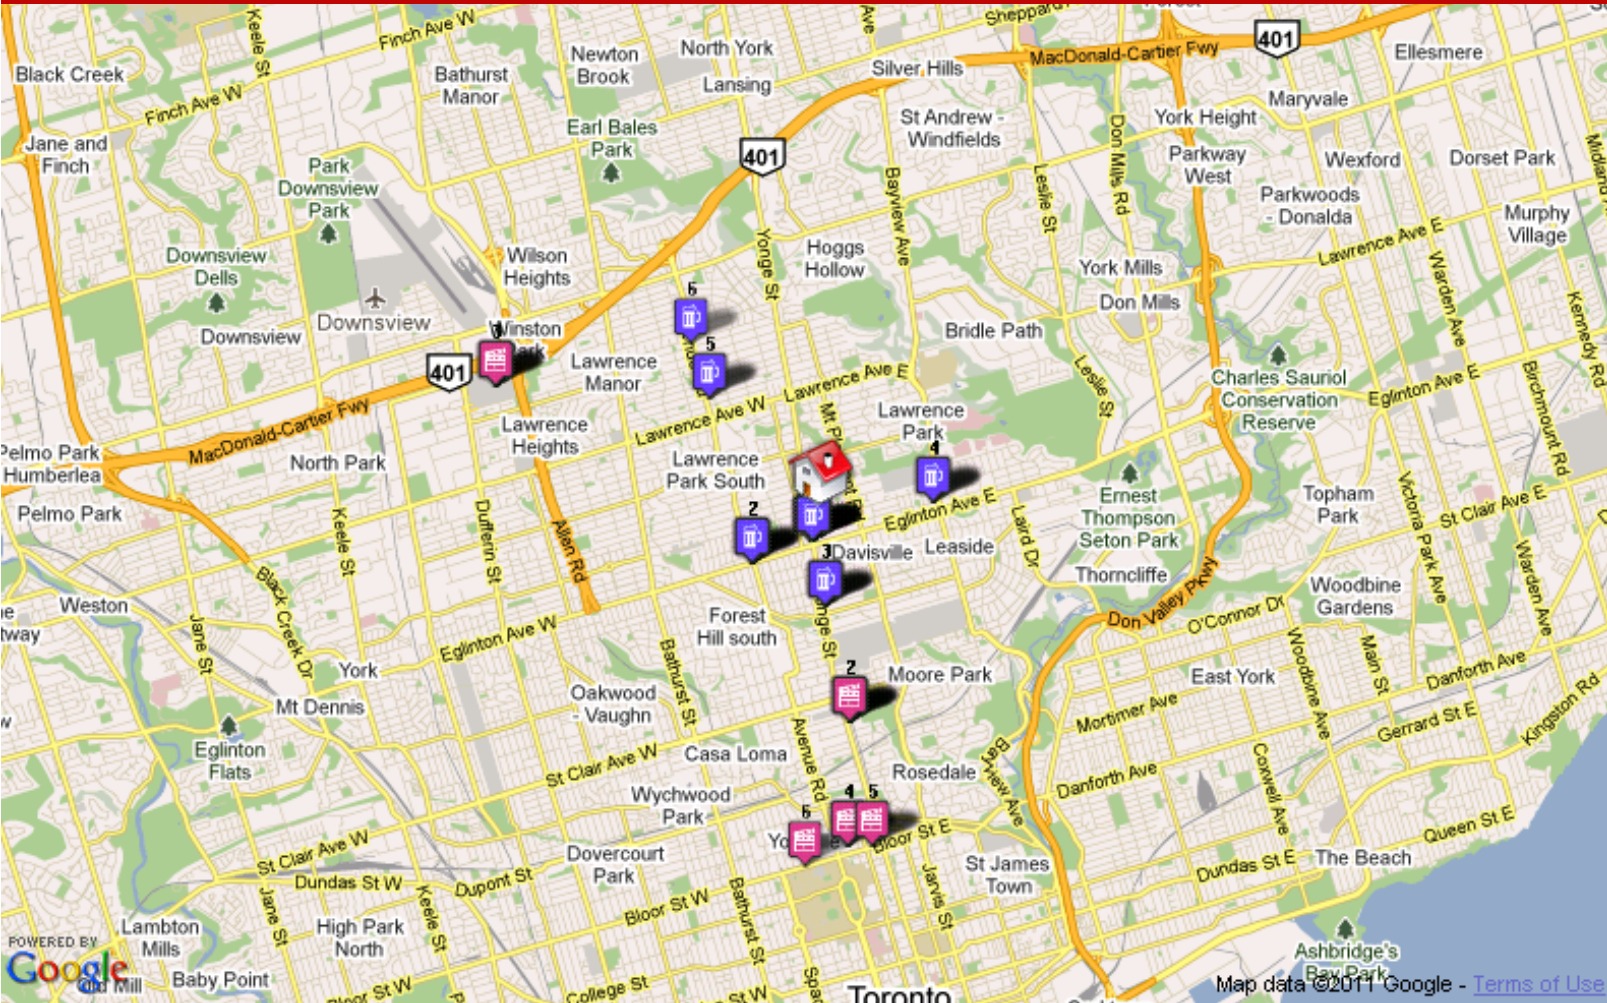

**What is in your neighbourhood?**

Schools	Medical
Groceries	Banks
Shopping	Tennis
Dry Cleaners	Child Care
Veterinarians	Ice Rinks

And more.....

Note: Depending on amenity density, not all markers may be visible on this printed map. School Rankings provided by The Frasier Institute. Rankings are from 1 to 10. (c) Copyright MMV, Neighbourhood Expert Data Systems Inc., All rights reserved.

### Ice Rinks

1. North Toronto Arena  
174 Orchard View Blvd, Toronto  
Dist.: 0.64 km
2. Eglinton Park Rink (outdoor)  
174 Orchard View Blvd, Toronto  
Dist.: 0.64 km
3. Otter Creek (outdoor Rink)  
140 Cheritan Ave, Toronto  
Dist.: 1.28 km
4. Hodgson Rink (outdoor)  
Harwood Rd, Toronto  
Dist.: 1.67 km
5. Larry Grossman Forest Hill Memorial Rink  
340 Chaplin Crescent, Toronto  
Dist.: 1.89 km
6. Patrick Johnson Arena  
212 Lonsdale Rd, Toronto  
Dist.: 2.38 km

**What is in your neighbourhood?**

Schools	Medical
Groceries	Banks
Shopping	Tennis
Dry Cleaners	Child Care
Veterinarians	Ice Rinks

And more.....

Note: Depending on amenity density, not all markers may be visible on this printed map. School Rankings provided by The Fraser Institute. Rankings are from 1 to 10. (c) Copyright MMV, Neighbourhood Expert Data Systems Inc., All rights reserved.

### Liquor / Beer / Wine

1. L.C.B.O.  
2300 Yonge St, Toronto  
Dist.: 0.56 km
2. L.C.B.O.  
333 Eglinton Ave West, Toronto  
Dist.: 1.16 km
3. L.C.B.O.  
1941 Yonge St, Toronto  
Dist.: 1.47 km
4. Beer Store  
609 Roehampton Ave, Toronto  
Dist.: 1.69 km
5. Beer Store  
1580 Ave Rd, North York  
Dist.: 1.93 km
6. L.C.B.O.  
1844 Ave Rd, Toronto  
Dist.: 2.64 km