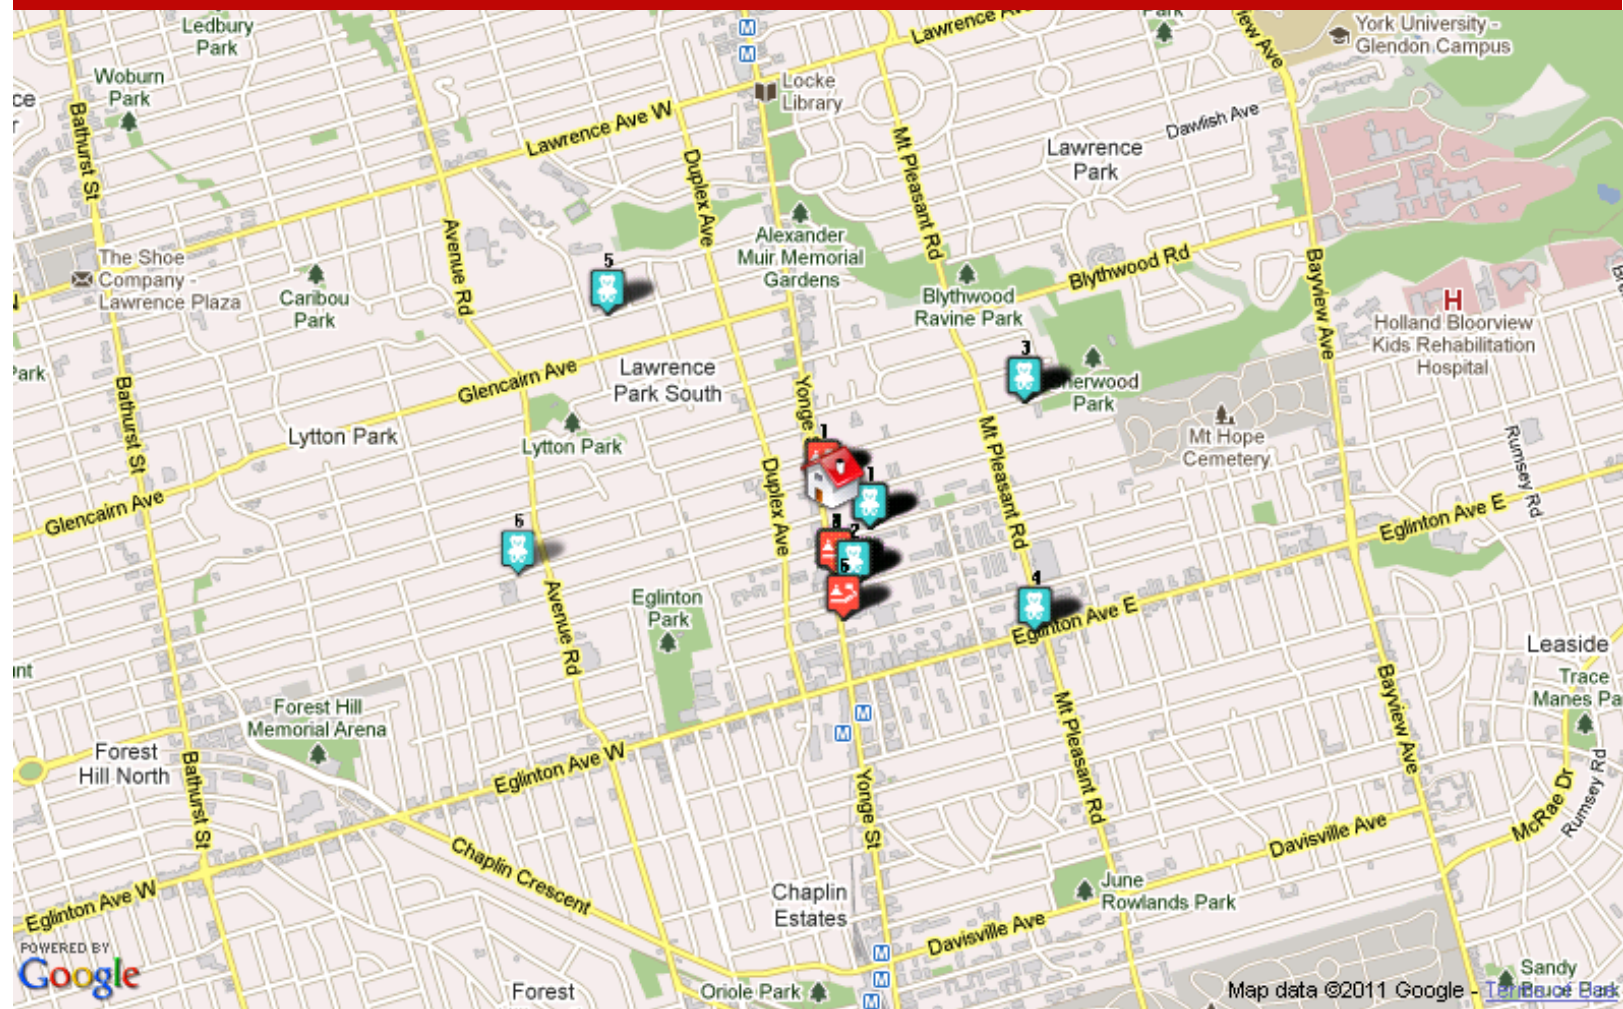

**What is in your neighbourhood?**

Schools	Medical Banks
Groceries	Tennis
Shopping	Child Care
Dry Cleaners	Ice Rinks
Veterinarians	

And more.....

### Car Wash

1. Gone Clear  
2345 Yonge St, Toronto  
Dist.: 0.40 km
2. Avenue Road Car Wash  
1537 Ave Rd, Toronto  
Dist.: 1.77 km
3. Bayview Car Wash  
1802 Bayview Ave, Toronto  
Dist.: 1.80 km
4. Uniclassplus/ziebart  
199 Laird Dr, Toronto  
Dist.: 2.90 km
5. Express Hand Car Wash and Detail Centre  
80 Laird Dr, Toronto  
Dist.: 3.15 km
6. Toronto Autowash  
1070 Millwood Rd, Toronto  
Dist.: 3.49 km

**What is in your neighbourhood?**

Schools	Medical
Groceries	Banks
Shopping	Tennis
Dry Cleaners	Child Care
Veterinarians	Ice Rinks

And more.....

Note: Depending on amenity density, not all markers may be visible on this printed map. School Rankings provided by The Fraser Institute. Rankings are from 1 to 10. (c) Copyright MMV, Neighbourhood Expert Data Systems Inc., All rights reserved.

### Day Care

1. The French Connection  
40 Erskine Ave, Toronto  
Dist.: 0.18 km
2. St Monica Child Care Centre  
14 Broadway Ave, Toronto  
Dist.: 0.29 km
3. Garderie Abc One Two Three  
181 Sherwood Ave, Toronto  
Dist.: 0.77 km
4. Central Eglinton Children's Centre  
223 Eglinton Ave East, Toronto  
Dist.: 0.85 km
5. John Ross Robertson Child Center  
130 Glengrove Ave West, Toronto  
Dist.: 0.97 km
6. Allenby Daycare  
391 St Clements Ave, Toronto  
Dist.: 1.05 km