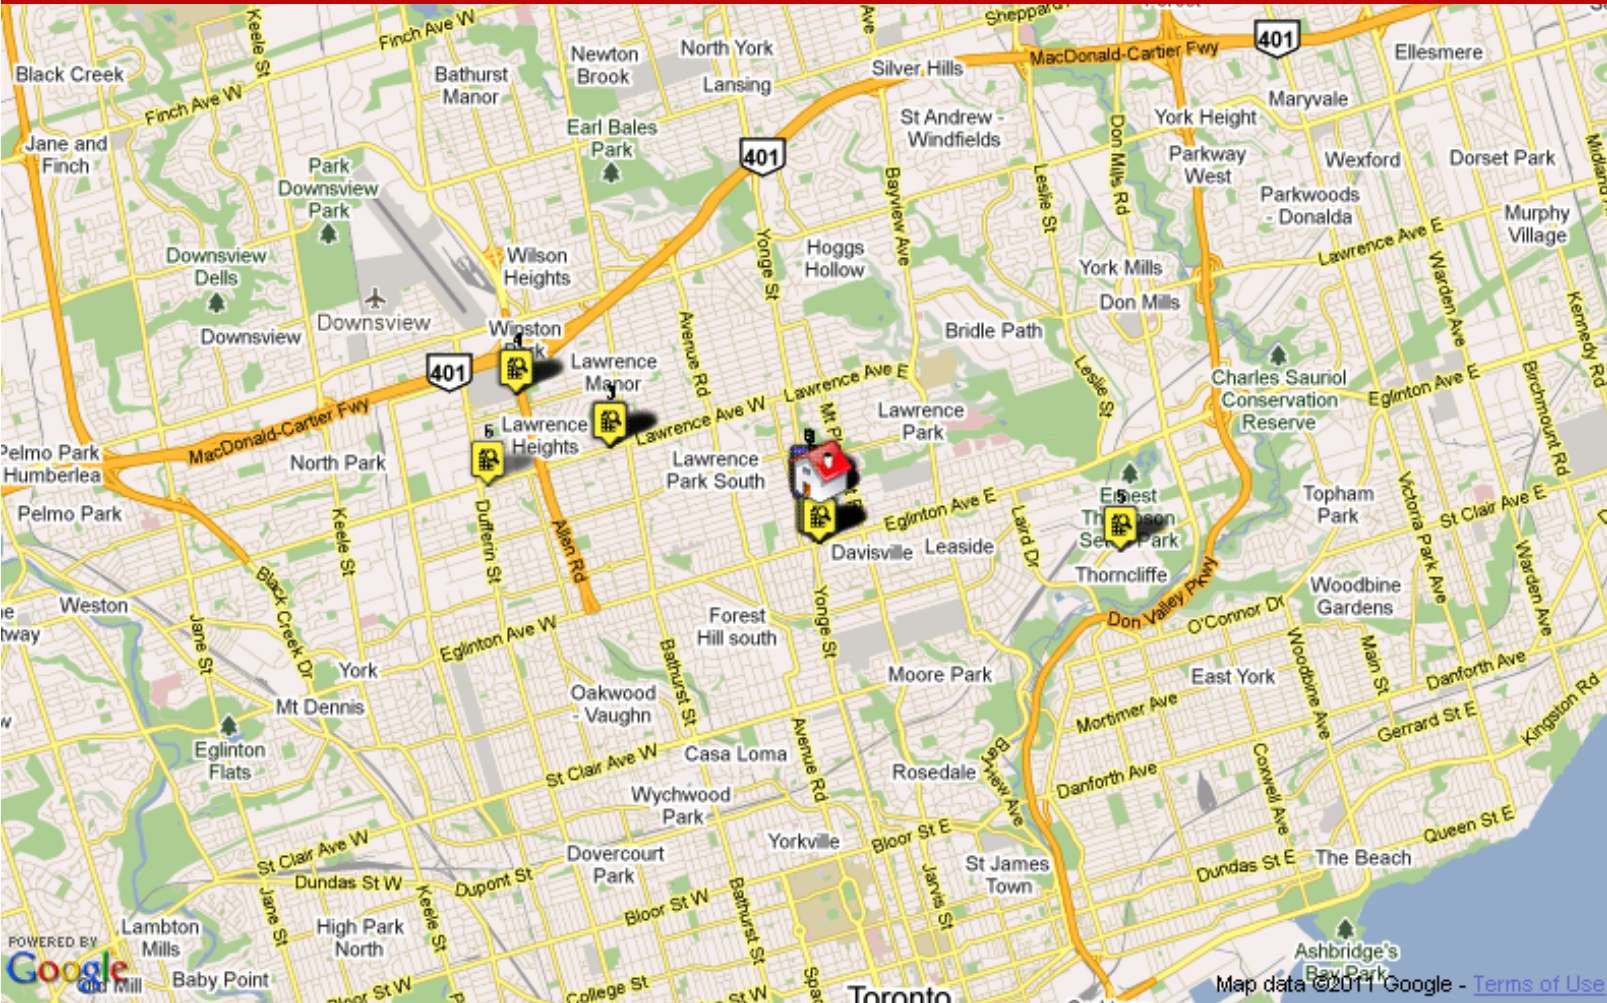

### Places of Worship

1. Sudanese Islamic Centre  
1881 Yonge St, Toronto  
Dist.: 1.63 km
2. Beth Lida Forest Hill  
22 Gilgorm Rd, Toronto  
Dist.: 1.71 km
3. Sunnybrook Hospital Chapel  
2075 Bayview Ave, Toronto  
Dist.: 2.06 km
4. Shaarei Shomayim Congregation  
470 Glencairn Ave, Toronto  
Dist.: 2.18 km
5. Chabad On The Avenue  
414 Cranbrooke Ave, Toronto  
Dist.: 2.18 km
6. Torah Emeth Jewish Centre  
1 Viewmount Ave, Toronto  
Dist.: 2.26 km

### Recreation Centres

1. The Fairlawn Neighbourhood Centre  
28 Fairlawn Ave, Toronto  
Dist.: 2.10 km
2. Bowlerama Bathurst (at Glencairn)  
2788 Bathurst St, Toronto  
Dist.: 2.28 km
3. Fantasy Castle Ltd  
105 Vanderhoof Ave, Toronto  
Dist.: 3.12 km
4. Mooredale House Community Centre  
146 Crescent Rd, Toronto  
Dist.: 4.09 km
5. St Hilda's Tower  
2339 Dufferin St, Toronto  
Dist.: 4.47 km
6. Sgt Splatters Western Front Inc  
54 Wingold Ave, Toronto  
Dist.: 4.66 km

## What is in your neighbourhood?

**Schools**

**Groceries**

**Shopping**

**Dry Cleaners**

**Veterinarians**

**Medical**

**Banks**

### Restaurants

1. Agostino Ristorante  
2497 Yonge St, Toronto  
Dist.: 0.03 km
2. Centro Restaurant and Lounge  
2472 Yonge St, Toronto  
Dist.: 0.09 km
3. North 44 Restaurant  
2537 Yonge St, Toronto  
Dist.: 0.09 km
4. Good Bite Restaurant  
2463 Yonge St, Toronto  
Dist.: 0.10 km
5. Alize Restaurant  
2459 Yonge St, Toronto  
Dist.: 0.11 km
6. Sorn Thai Restaurant  
2550 Yonge St, Toronto  
Dist.: 0.12 km