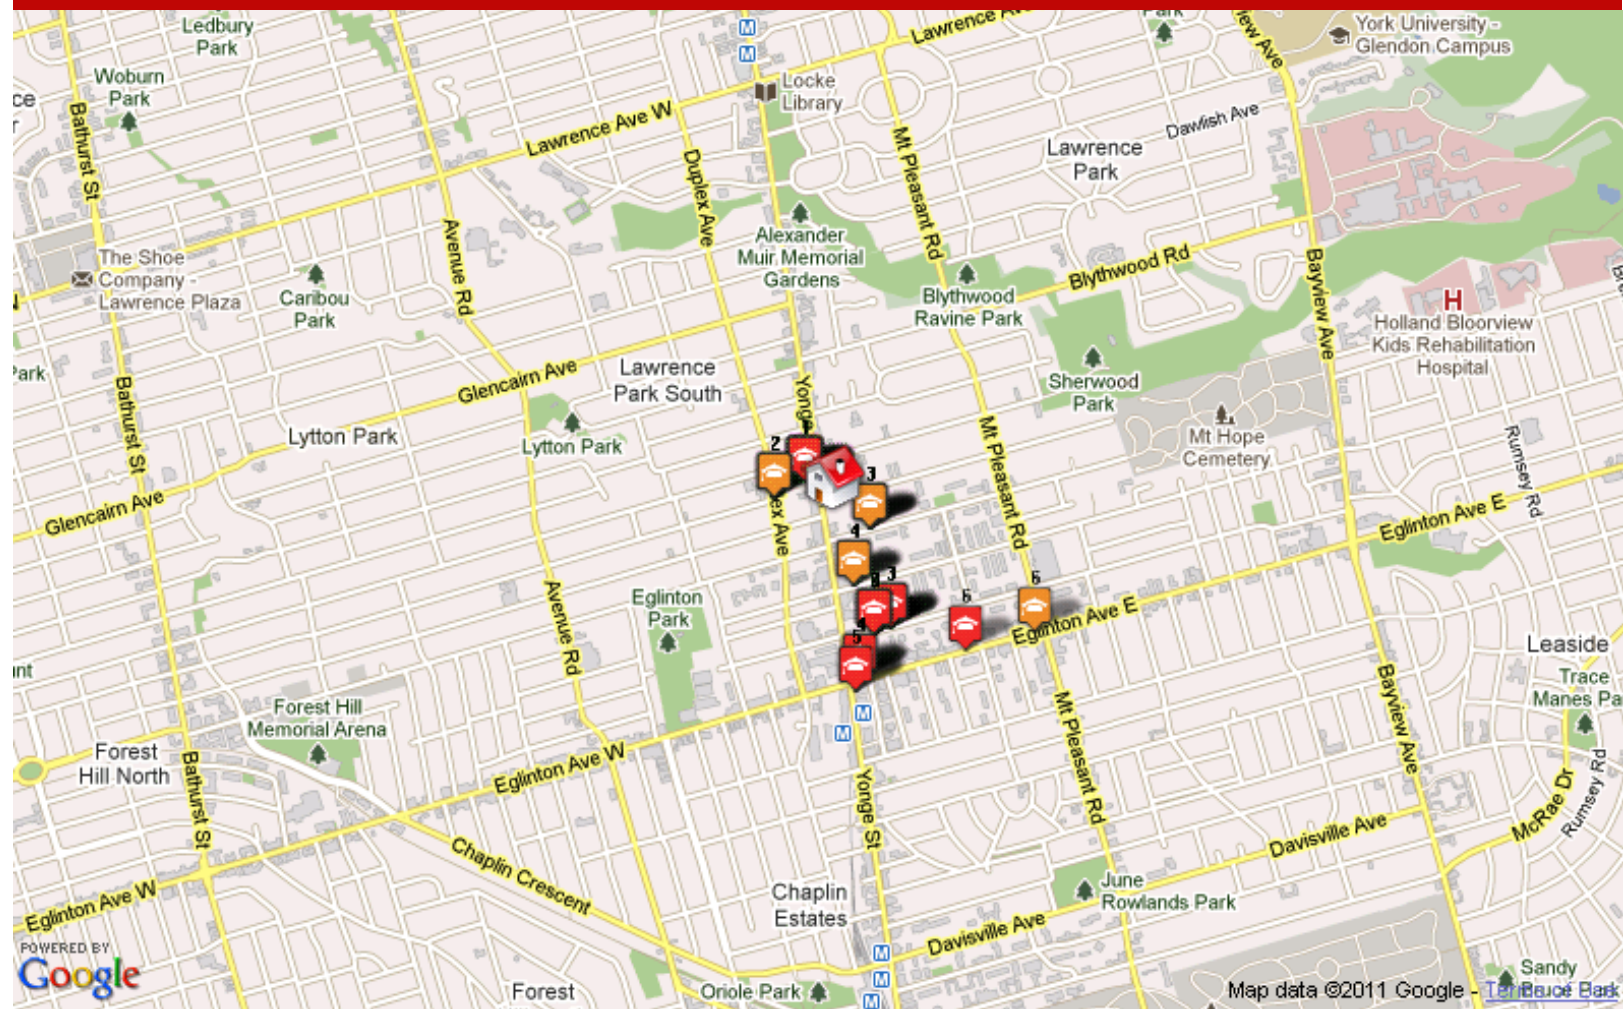

Schools Elementary

1. St. Clement's School
  21 St Clements Ave, Toronto
  Dist.: 0.09 km
2. St. Clement's Early Learning School
  70 St Clements Ave, Toronto
  Dist.: 0.16 km
3. John Fisher Junior Public School
  40 Erskine Ave, Toronto
  Dist.: 0.18 km
4. St Monica Separate School
  14 Broadway Ave, Toronto
  Rating: 8.00 - Dist.: 0.29 km
5. Kohai Educational Centre
  41 Roehampton Ave, Toronto
  Dist.: 0.47 km
6. Eglinton Junior Public School
  223 Eglinton Ave E, Toronto
  Rating: 7.00 - Dist.: 0.85 km

Schools Secondary

1. St. Clement's School
  21 St Clements Ave, Toronto
  Dist.: 0.09 km
2. Kohai Educational Centre
  41 Roehampton Ave, Toronto
  Dist.: 0.47 km
3. North Toronto Collegiate Institute
  70 Roehampton Ave, Toronto
  Rating: 9.00 - Dist.: 0.48 km
4. ACEit Secondary School
  20 Eglinton Ave E Suite 290, Toronto
  Dist.: 0.61 km
5. Birmingham International College of Canada
  2221 Yonge St Suite 203, Toronto
  Dist.: 0.64 km
6. Freemont Academy
  160 Eglinton Ave E Ste 600, Toronto
  Dist.: 0.70 km

What is in your neighbourhood?

Schools
Groceries
Shopping
Dry Cleaners
Veterinarians

Medical
Banks
Tennis
Child Care
Ice Rinks

And more.....