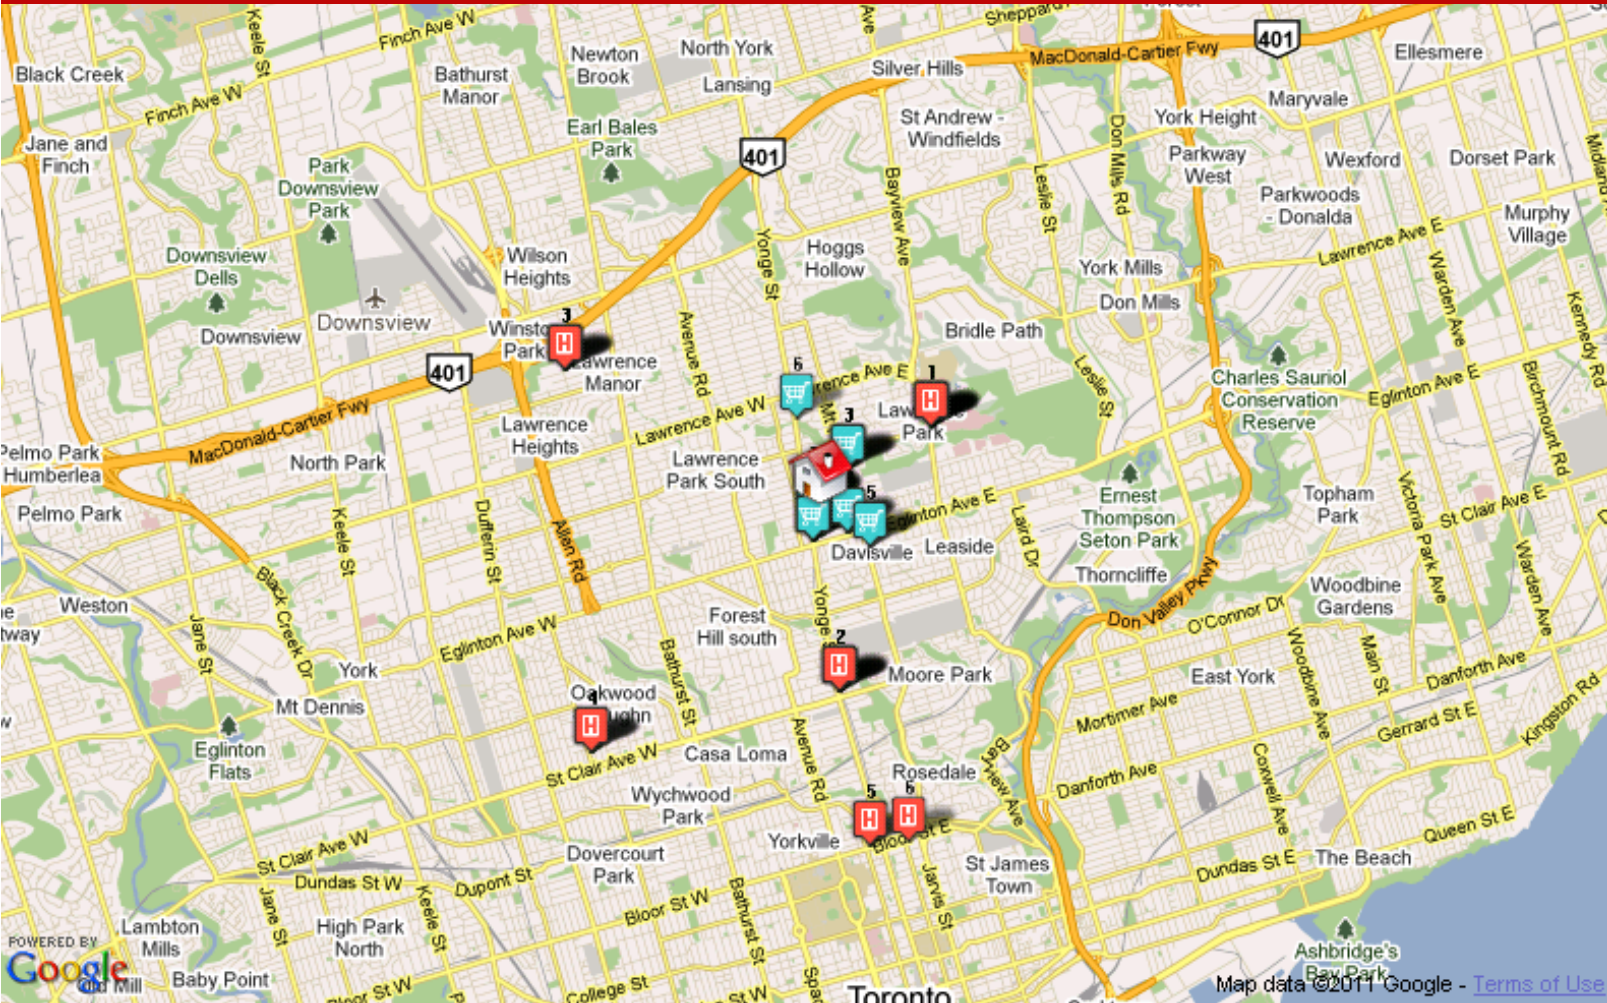

Grocery Stores

1. Erskine Food Market
  10 Erskine Ave, Toronto
  Dist.: 0.13 km
2. Metro
  2300 Yonge St, Toronto
  Dist.: 0.56 km
3. Sherwood Market
  1054 Mount Pleasant Rd, Toronto
  Dist.: 0.67 km
4. Hasty Market
  133 Redpath Ave, Toronto
  Dist.: 0.70 km
5. Sobeys
  710 Mount Pleasant Rd, Toronto
  Dist.: 1.05 km
6. Food Plus Market
  2914 Yonge St, Toronto
  Dist.: 1.11 km

Hospitals

1. Sunnybrook Health Sciences Centre
  2075 Bayview Av On, Toronto
  Dist.: 1.94 km
2. Olympus Managed Health Care
  1177 Yonge St, Toronto
  Dist.: 2.65 km
3. Baycrest
  55 Ameer Ave, Toronto
  Dist.: 3.72 km
4. Community Crisis Centre-hotel-dieu Grace
  Hospital-24 Hour Crisis Line
  410 Oakwood Ave, York
  Dist.: 4.53 km
5. Medical Services Of Canada
  414-1200 Bay St, Toronto
  Dist.: 4.77 km
6. Toronto Grace Health Centre
  650 Church St, Toronto
  Dist.: 4.85 km

What is in your neighbourhood?

Schools
Groceries
Shopping
Dry Cleaners
Veterinarians

Medical
Banks
Tennis
Child Care
Ice Rinks

And more.....