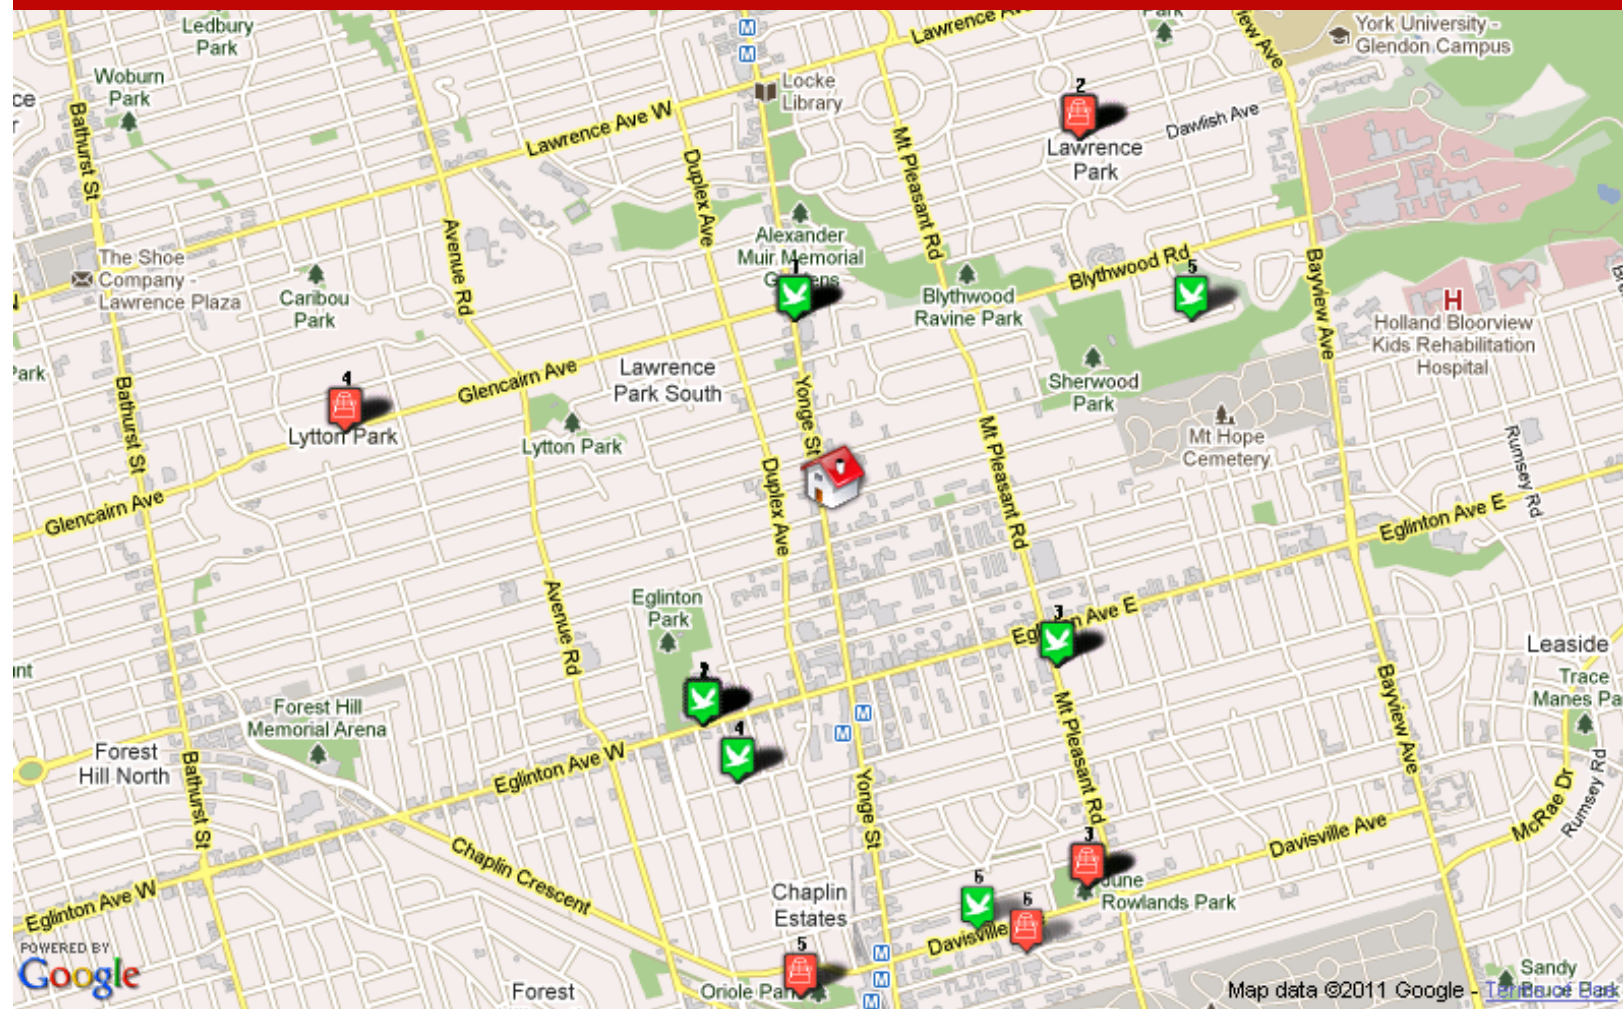

**What is in your neighbourhood?**

Schools	Medical
Groceries	Banks
Shopping	Tennis
Dry Cleaners	Child Care
Veterinarians	Ice Rinks

And more.....

### Splash Pads / Pools

1. North Toronto Memorial  
200 Eglinton Av W, Toronto  
Dist.: 0.84 km
2. Splash Pad  
Sherwood Park, Toronto  
Dist.: 1.27 km
3. Splash Pad  
Oriole Park, Toronto  
Dist.: 1.67 km
4. Bedford Park Community Centre  
81 Ranleigh Av, Toronto  
Dist.: 1.77 km
5. Splash Pad  
Pottery Park, Toronto  
Dist.: 2.21 km
6. Splash Pad  
Ledbury Park, Toronto  
Dist.: 2.60 km

**What is in your neighbourhood?**

Schools	Medical
Groceries	Banks
Shopping	Tennis
Dry Cleaners	Child Care
Veterinarians	Ice Rinks

And more.....

Note: Depending on amenity density, not all markers may be visible on this printed map. School Rankings provided by The Fraser Institute. Rankings are from 1 to 10. (c) Copyright MMV, Neighbourhood Expert Data Systems Inc., All rights reserved.

### Tennis Courts

1. North Toronto Memorial Cc Tennis Courts  
200 Eglinton Ave West, Toronto  
Dist.: 0.84 km
2. Lawrence Park Tennis Club  
Lawrence Park, Toronto  
Dist.: 1.52 km
3. Davisville Tennis Club  
Davisville Park, Toronto  
Dist.: 1.59 km
4. North Toronto Tennis Club  
Lytton Park, Toronto  
Dist.: 1.63 km
5. Oriole Park Tennis Courts  
Oriole Park, Toronto  
Dist.: 1.67 km
6. Greenwin Tennis Club  
185 Balliol, Toronto  
Dist.: 1.67 km