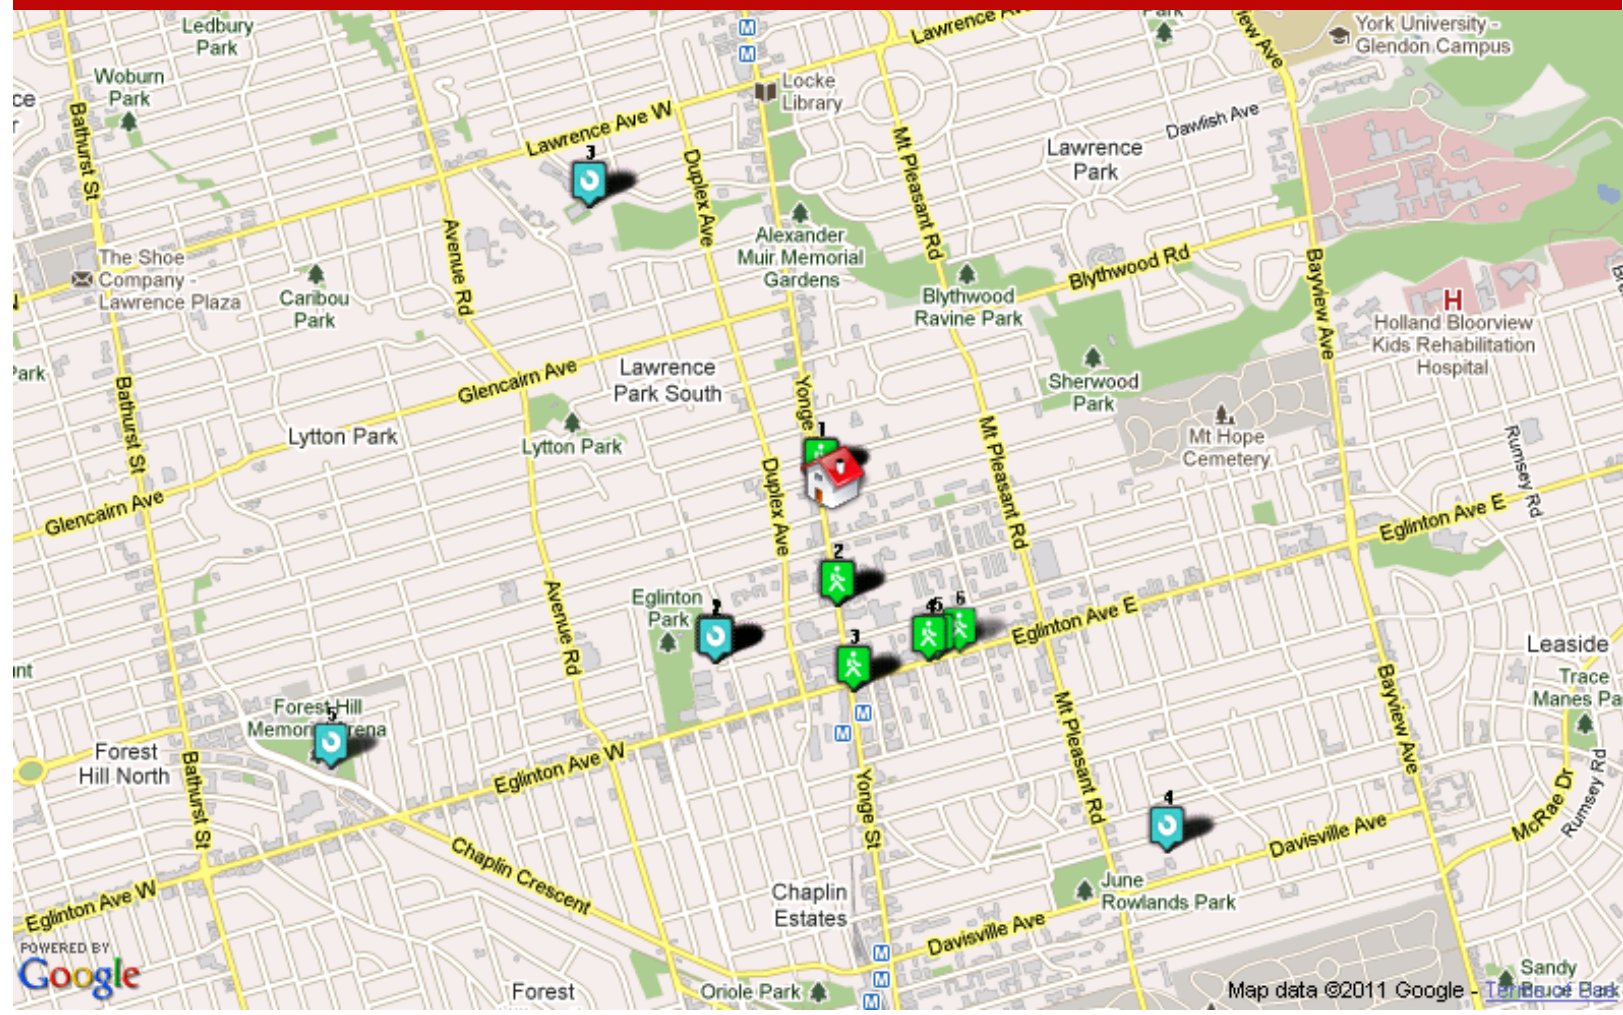

Fitness

1. Elements Toronto-diet And Fitness
  2532 Yonge St, Toronto
  Dist.: 0.07 km
2. Coastal Dance Inc
  Dartmouth, Toronto
  Dist.: 0.35 km
3. Pilates-stott Pilates Studio Equipment Sales & certification
  2200 Yonge St, Toronto
  Dist.: 0.64 km
4. Extreme Fitness
  110 Eglinton Ave East, Toronto
  Dist.: 0.64 km
5. Yorkville Club Uptown Inc
  101 Eglinton Ave East, Toronto
  Dist.: 0.65 km
6. Top Form Fitness
  150 Eglinton Ave East, Toronto
  Dist.: 0.68 km

Ice Rinks

1. North Toronto Arena
  174 Orchard View Blvd, Toronto
  Dist.: 0.64 km
2. Eglinton Park Rink (outdoor)
  174 Orchard View Blvd, Toronto
  Dist.: 0.64 km
3. Otter Creek (outdoor Rink)
  140 Cheritan Ave, Toronto
  Dist.: 1.28 km
4. Hodgson Rink (outdoor)
  Harwood Rd, Toronto
  Dist.: 1.67 km
5. Larry Grossman Forest Hill Memorial Rink
  340 Chaplin Crescent, Toronto
  Dist.: 1.89 km
6. Patrick Johnson Arena
  212 Lonsdale Rd, Toronto
  Dist.: 2.38 km

What is in your neighbourhood?

Schools	Medical
Groceries	Banks
Shopping	Tennis
Dry Cleaners	Child Care
Veterinarians	Ice Rinks

And more.....