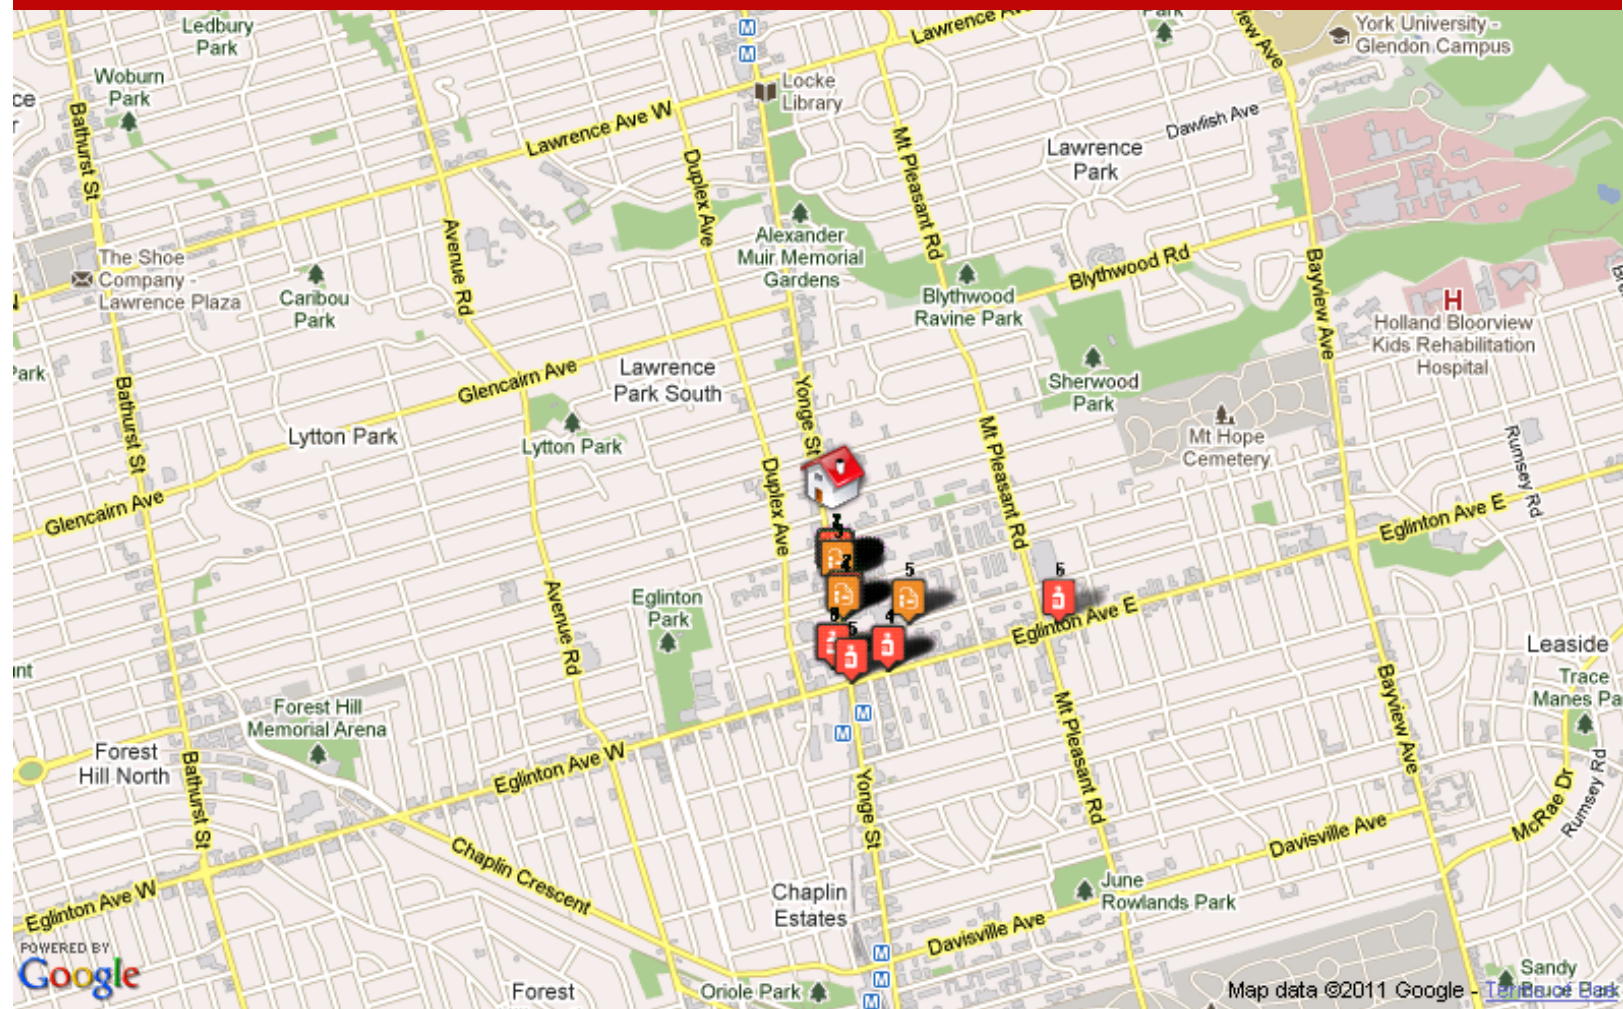

### Grocery Stores

1. Erskine Food Market  
10 Erskine Ave, Toronto  
Dist.: 0.13 km
2. Metro  
2300 Yonge St, Toronto  
Dist.: 0.56 km
3. Sherwood Market  
1054 Mount Pleasant Rd, Toronto  
Dist.: 0.67 km
4. Hasty Market  
133 Redpath Ave, Toronto  
Dist.: 0.70 km
5. Sobeys  
710 Mount Pleasant Rd, Toronto  
Dist.: 1.05 km
6. Food Plus Market  
2914 Yonge St, Toronto  
Dist.: 1.11 km

### Hospitals

1. Sunnybrook Health Sciences Centre  
2075 Bayview Av On, Toronto  
Dist.: 1.94 km
2. Olympus Managed Health Care  
1177 Yonge St, Toronto  
Dist.: 2.65 km
3. Baycrest  
55 Ameer Ave, Toronto  
Dist.: 3.72 km
4. Community Crisis Centre-hotel-dieu Grace  
Hospital-24 Hour Crisis Line  
410 Oakwood Ave, York  
Dist.: 4.53 km
5. Medical Services Of Canada  
414-1200 Bay St, Toronto  
Dist.: 4.77 km
6. Toronto Grace Health Centre  
650 Church St, Toronto  
Dist.: 4.85 km

**What is in your neighbourhood?**

Schools  
Groceries  
Shopping  
Dry Cleaners  
Veterinarians

Medical  
Banks  
Tennis  
Child Care  
Ice Rinks

And more.....

Note: Depending on amenity density, not all markers may be visible on this printed map. School Rankings provided by The Frasier Institute. Rankings are from 1 to 10. (c) Copyright MMV, Neighbourhood Expert Data Systems Inc., All rights reserved.

### Medical Clinics

1. Fairlawn Medical Centre  
2401 Yonge St, Toronto  
Dist.: 0.25 km
2. The Acne Clinic Toronto  
2401 Yonge St, Toronto  
Dist.: 0.25 km
3. The Anne Johnston Health Station  
2398 Yonge St, Toronto  
Dist.: 0.28 km
4. Newlife Centre  
2345 Yonge St, Toronto  
Dist.: 0.40 km
5. Roehampton Medical Clinic  
89 Roehampton Ave, Toronto  
Dist.: 0.50 km
6. Coulter Clinic For Massage Therapy  
2300 Yonge St, Toronto  
Dist.: 0.56 km