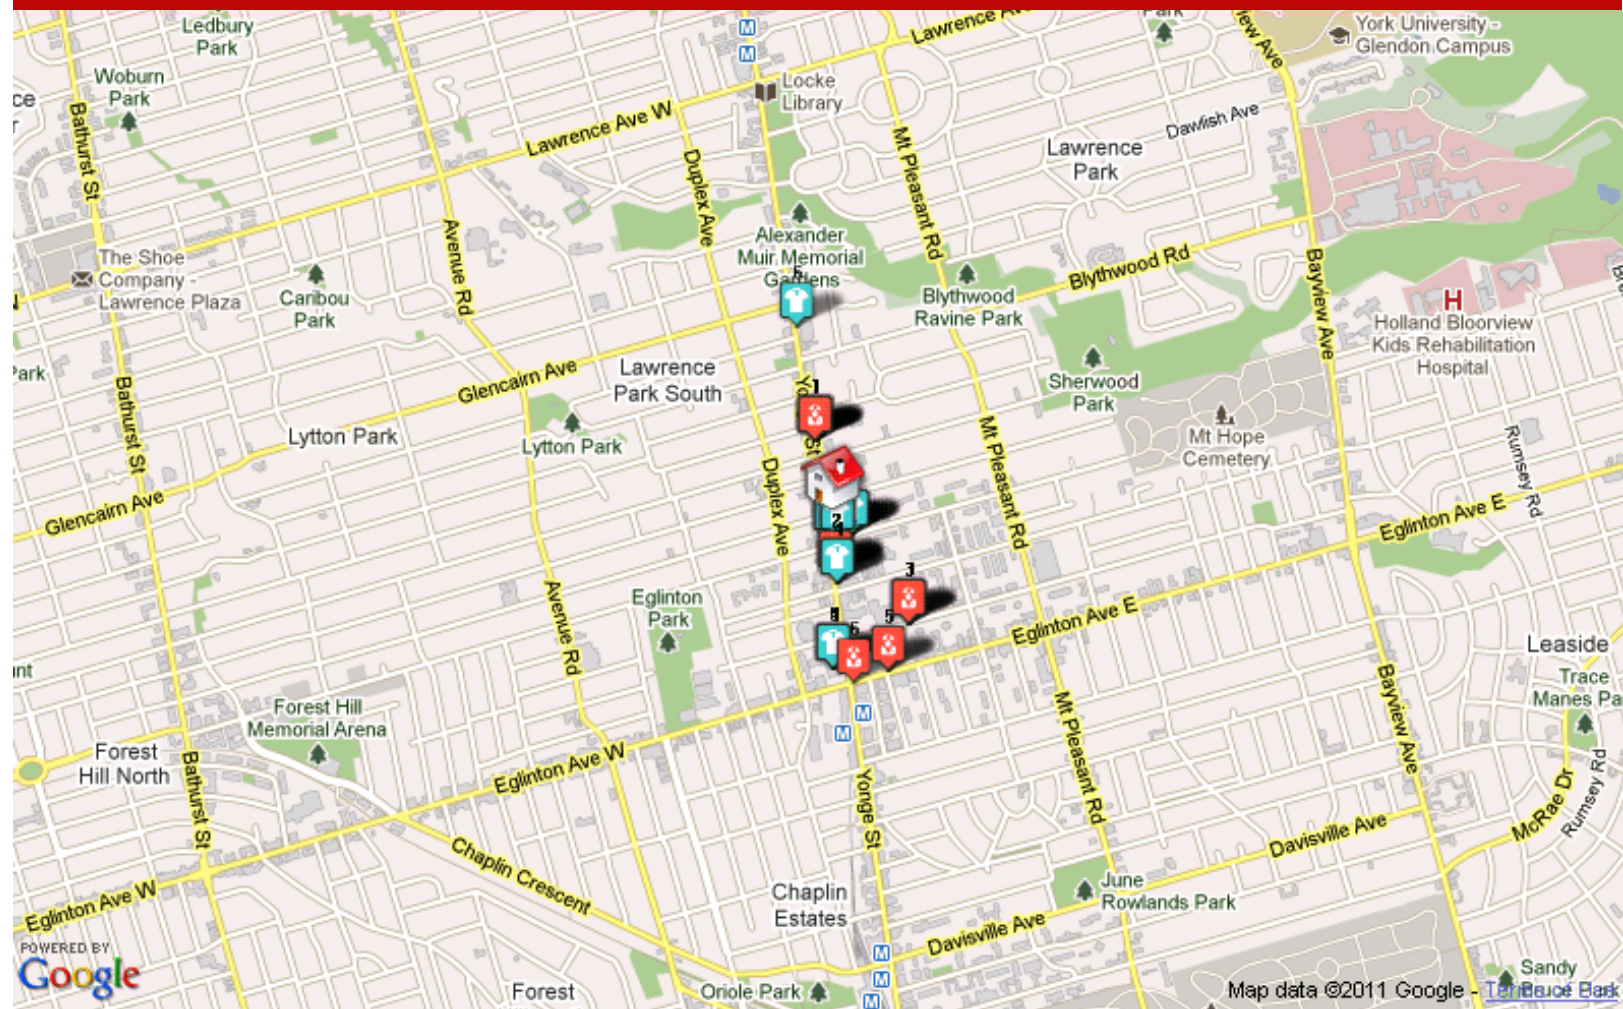

Doctors

1. Dr. R Fitzgerald
  2576a Yonge St, Toronto
  Dist.: 0.22 km
2. Parker John A Dr
  2401 Yonge On, Toronto
  Dist.: 0.25 km
3. Dr. Mary Danylak
  89 Roehampton Ave, Toronto
  Dist.: 0.50 km
4. Acne Medical Clinic Of Toronto
  2300 Yonge St, Toronto
  Dist.: 0.56 km
5. Dr. Teresa Maryniarczyk
  90 Eglinton Ave East, Toronto
  Dist.: 0.61 km
6. Canadian Men's Clinic
  1 Eglinton Ave East, Toronto
  Dist.: 0.61 km

Dry Cleaners

1. One Hour Martinizing Dry Cleaners and Shirt Launderers
  2455 Yonge St, Toronto
  Dist.: 0.12 km
2. Cleo's Cleaners
  9 Erskine Ave, Toronto
  Dist.: 0.13 km
3. Gentle Beau Cleaners
  22 Erskine Ave, Toronto
  Dist.: 0.14 km
4. Peachy Cleaners
  2391 Yonge St, Toronto
  Dist.: 0.27 km
5. Angels Cleaners
  2300 Yonge St, Toronto
  Dist.: 0.56 km
6. Alexandra Dry Cleaners
  2716 Yonge St, Toronto
  Dist.: 0.61 km

What is in your neighbourhood?

Schools	Medical
Groceries	Banks
Shopping	Tennis
Dry Cleaners	Child Care
Veterinarians	Ice Rinks

And more.....