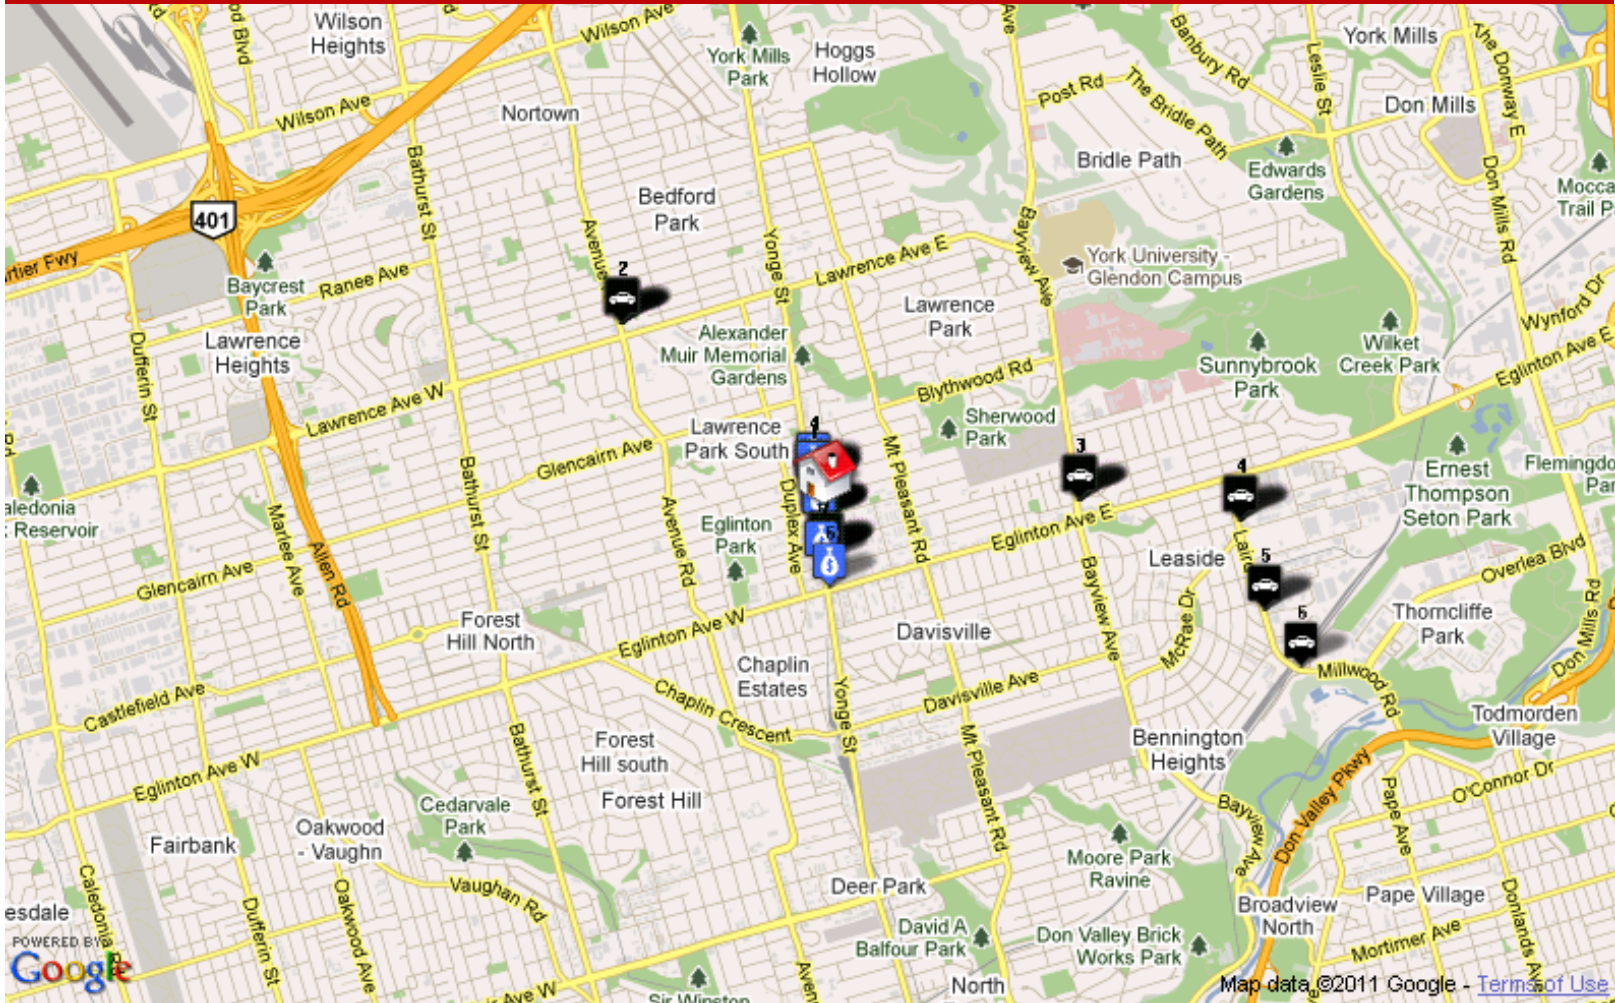

Banks

1. RBC Royal Bank
  14 St Clements Ave, Toronto
  Dist.: 0.09 km
2. TD Canada Trust
  2453 Yonge, Toronto
  Dist.: 0.12 km
3. BMO Bank Of Montreal
  2444 Yonge St, Toronto
  Dist.: 0.15 km
4. RBC Royal Bank
  2559 Yonge St, Toronto
  Dist.: 0.16 km
5. RBC Royal Bank
  38 Orchard View Blvd, Toronto
  Dist.: 0.44 km
6. TD Canada Trust
  2263 Yonge St, Toronto
  Dist.: 0.60 km

Car Wash

1. Gone Clear
  2345 Yonge St, Toronto
  Dist.: 0.40 km
2. Avenue Road Car Wash
  1537 Ave Rd, Toronto
  Dist.: 1.77 km
3. Bayview Car Wash
  1802 Bayview Ave, Toronto
  Dist.: 1.80 km
4. Uniclassplus/ziebart
  199 Laird Dr, Toronto
  Dist.: 2.90 km
5. Express Hand Car Wash and Detail Centre
  80 Laird Dr, Toronto
  Dist.: 3.15 km
6. Toronto Autowash
  1070 Millwood Rd, Toronto
  Dist.: 3.49 km

What is in your neighbourhood?

Schools	Medical
Groceries	Banks
Shopping	Tennis
Dry Cleaners	Child Care
Veterinarians	Ice Rinks

And more.....

Note: Depending on amenity density, not all markers may be visible on this printed map. School Rankings provided by The Fraser Institute. Rankings are from 1 to 10. (c) Copyright MMV, Neighbourhood Expert Data Systems Inc., All rights reserved.