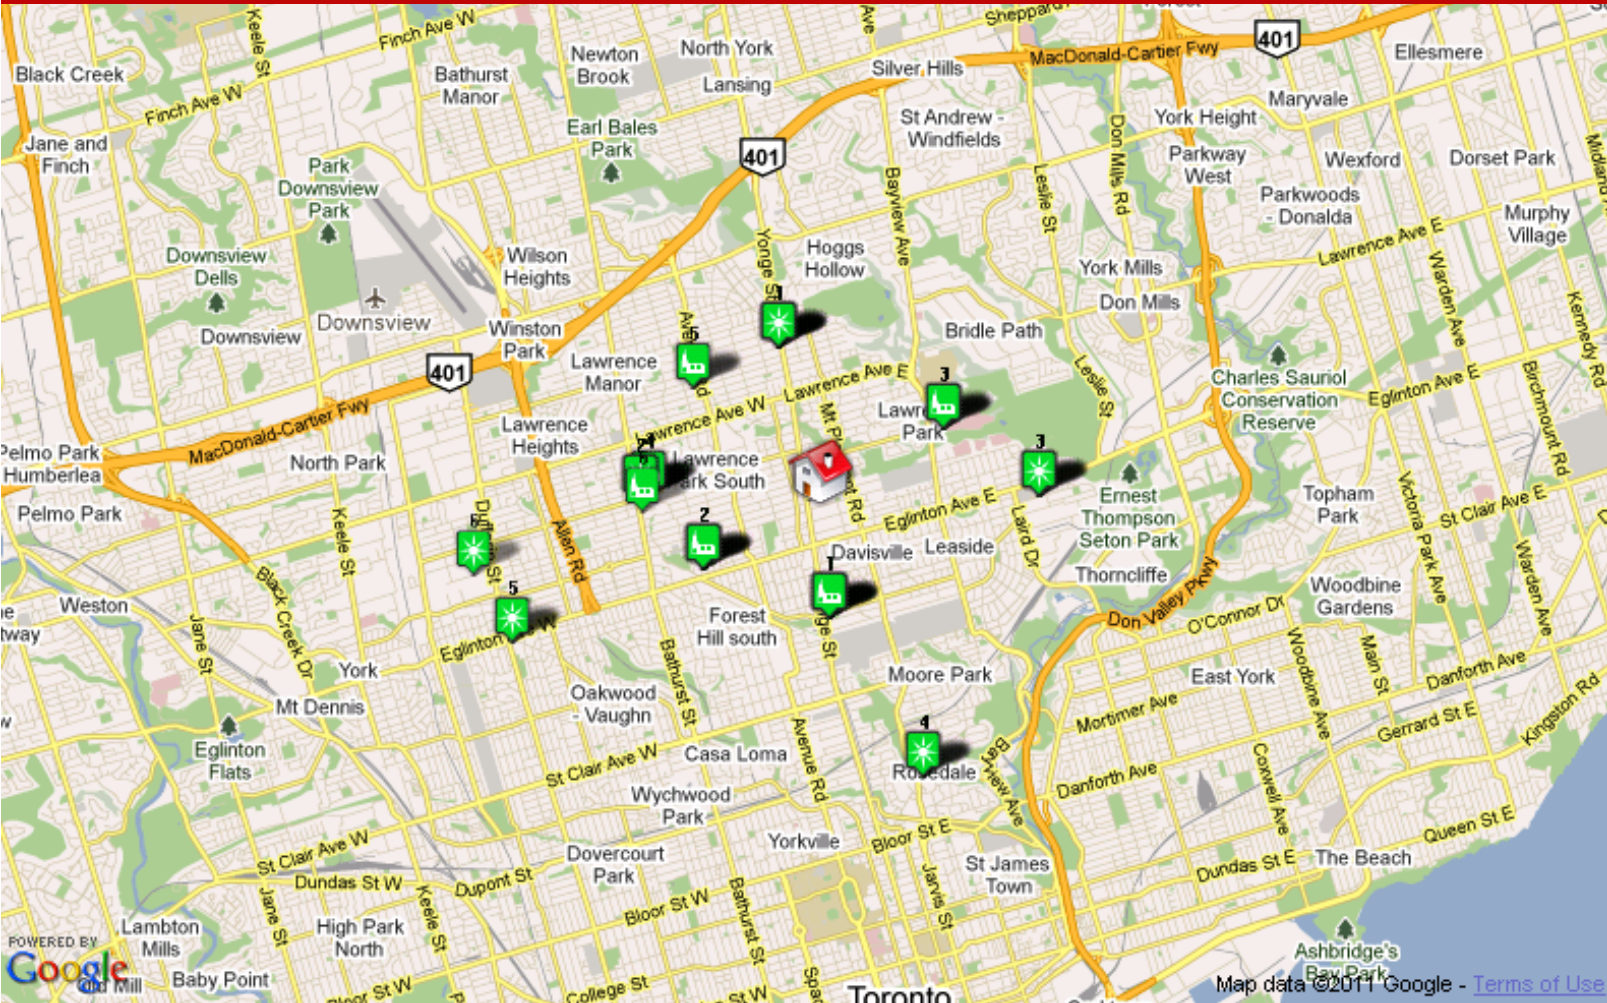

**What is in your neighbourhood?**

Schools	Medical
Groceries	Banks
Shopping	Tennis
Dry Cleaners	Child Care
Veterinarians	Ice Rinks

And more.....

Note: Depending on amenity density, not all markers may be visible on this printed map. School Rankings provided by The Fraser Institute. Rankings are from 1 to 10. (c) Copyright MMV, Neighbourhood Expert Data Systems Inc., All rights reserved.

### Liquor / Beer / Wine

1. L.C.B.O.  
2300 Yonge St, Toronto  
Dist.: 0.56 km
2. L.C.B.O.  
333 Eglinton Ave West, Toronto  
Dist.: 1.16 km
3. L.C.B.O.  
1941 Yonge St, Toronto  
Dist.: 1.47 km
4. Beer Store  
609 Roehampton Ave, Toronto  
Dist.: 1.69 km
5. Beer Store  
1580 Ave Rd, North York  
Dist.: 1.93 km
6. L.C.B.O.  
1844 Ave Rd, Toronto  
Dist.: 2.64 km

### Movie Theatres

1. Silvercity Yonge-eglinton Centre  
2300 Yonge St, Toronto  
Dist.: 0.56 km
2. Cinéma Galaxy  
1121 Bd Jutras E, Toronto  
Dist.: 3.08 km
3. Silvercity Yorkdale  
3401 Dufferin St., Yorkdale Shopping Centre,  
Toronto  
Dist.: 4.51 km
4. Cumberland Four - Alliance Cinemas  
159 Cumberland Ave, Toronto  
Dist.: 4.73 km
5. Cineplex Odeon Corporation  
55 Bloor St West, Toronto  
Dist.: 4.79 km
6. Bloor Cinema  
506 Bloor St West, Toronto  
Dist.: 4.97 km

**What is in your neighbourhood?**

<p>Schools Groceries Shopping Dry Cleaners Veterinarians</p>	<p>Medical Banks Tennis Child Care Ice Rinks</p>
--	--

And more.....