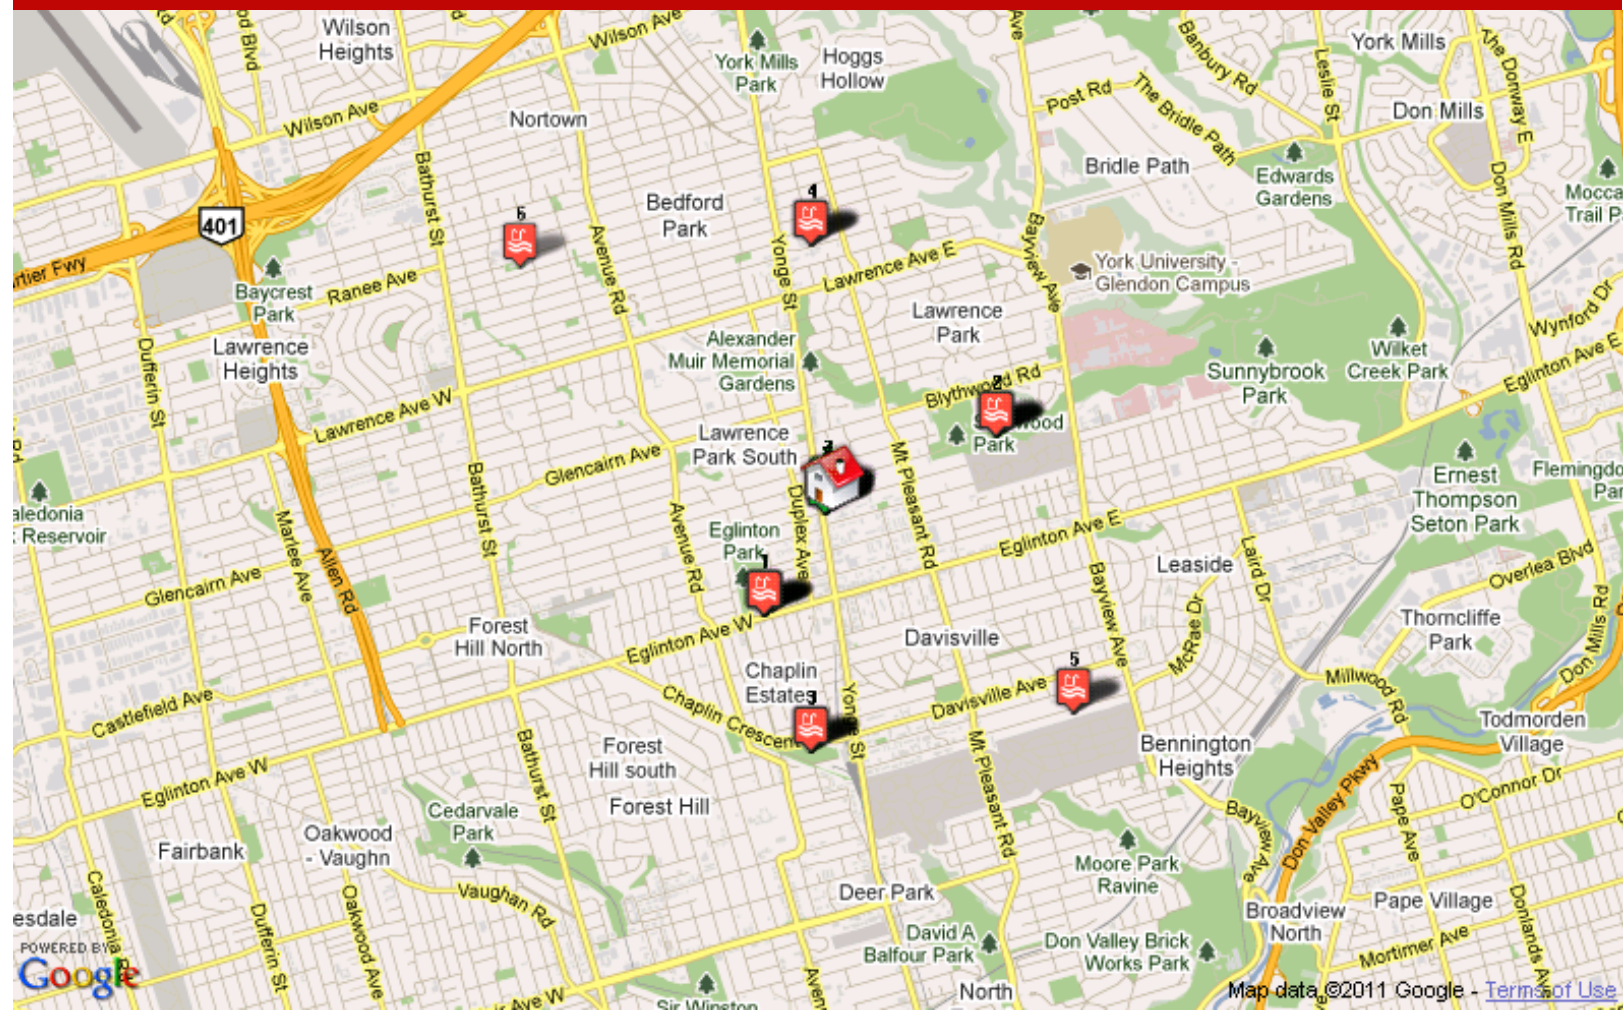

## What is in your neighbourhood?

**Schools**

**Groceries**

**Shopping**

**Dry Cleaners**

**Veterinarians**

**Medical**

**Banks**

### Restaurants

1. Agostino Ristorante  
2497 Yonge St, Toronto  
Dist.: 0.03 km
2. Centro Restaurant and Lounge  
2472 Yonge St, Toronto  
Dist.: 0.09 km
3. North 44 Restaurant  
2537 Yonge St, Toronto  
Dist.: 0.09 km
4. Good Bite Restaurant  
2463 Yonge St, Toronto  
Dist.: 0.10 km
5. Alize Restaurant  
2459 Yonge St, Toronto  
Dist.: 0.11 km
6. Sorn Thai Restaurant  
2550 Yonge St, Toronto  
Dist.: 0.12 km

### Shopping Centres

1. Yonge Eglinton Ctr  
2300 Yonge St, Toronto  
Dist.: 0.57 km
2. Eglinton Square Shopping Ctr  
1 Eglinton Ave E # 203, Toronto  
Dist.: 0.62 km
3. Lawrence Plaza Equities  
534 Lawrence Ave W # 210, North York  
Dist.: 2.78 km
4. Yorkdale Shopping Ctr  
1 Yorkdale Rd # 500, North York  
Dist.: 4.22 km
5. East York Town Ctr  
45 Overlea Blvd, Toronto  
Dist.: 4.29 km
6. Lawrence Square  
700 Lawrence Ave W # 305, North York  
Dist.: 4.36 km

**What is in your neighbourhood?**

Schools	Medical
Groceries	Banks
Shopping	Tennis
Dry Cleaners	Child Care
Veterinarians	Ice Rinks

And more.....